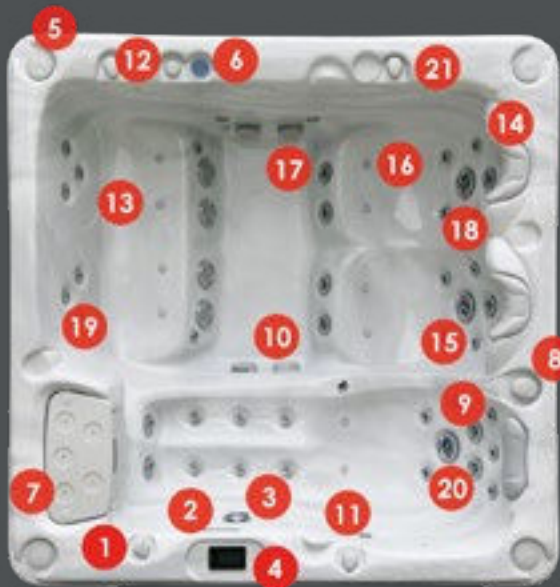

White
Pearl

Alba

Tuscan

Mayan
Copper

Midnight
Opal

LAYOUT

1. WATERFALL CONTROL
2. WATERFALL
3. LED BULB
4. CONTROL PANEL
5. LED SPEAKER
6. CUP HOLDER
7. FILTER UNIT
8. WATER REGULATOR
9. ROTA-JET
10. SUCTION MASSAGE JET
11. POINT JET